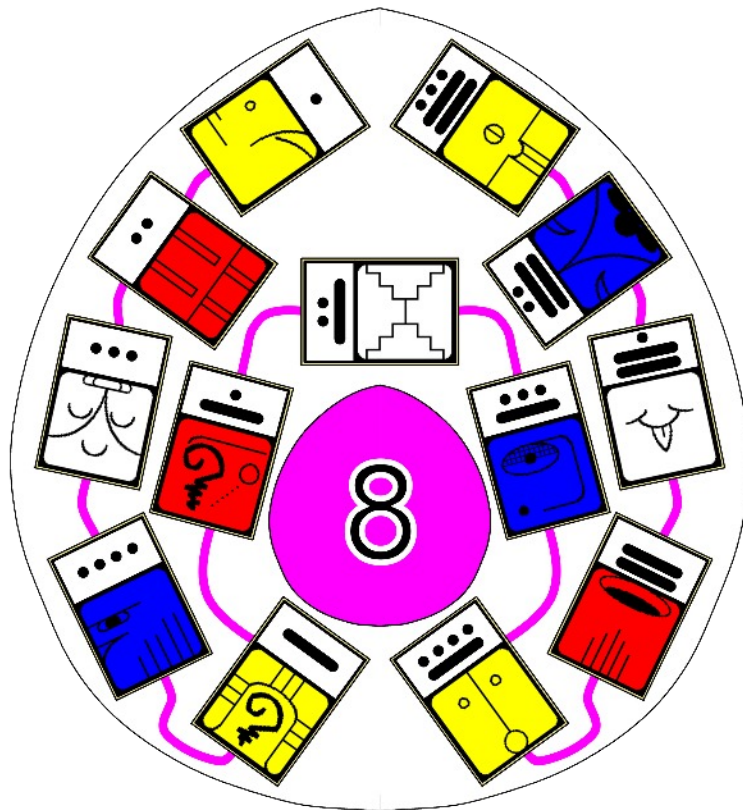

Galactic Storm Jackie Chan Axl Rose Claudia Schiffer	
Solar Sun	
Planetary Dragon	
Spectral Wind Franz Liszt Eminem Justin Beiber	
Crystal Night Paul Newman Margaret Thatcher Martin Scorsese	
Cosmic Seed Nancy Reagan Hugh Grant Sam Asghari	

	Resonant Mirror Janet Jackson Hilary Duff Grepsy Rodriguez